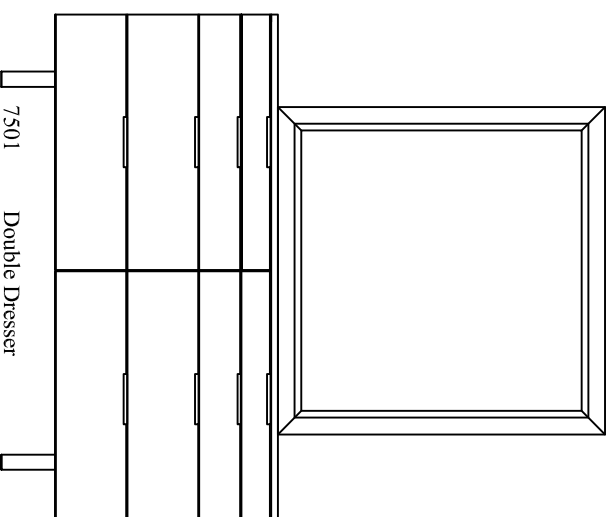

Violet

PANEL HEADBOARD AND LOW FOOTBOARD

- 7521 ___ QUEEN 5 / 0
(66W x 89 Long x 40H)
- 7523 ___ KING SIZE 6 / 6
(84W x 89 Long x 40H)

7508 ___ Night Stand 2 Drawers
(22. W x 16D X 22.75H)

7510 ___ Five Drawer Chest
(29W x 17D X 47.5H)

7501 ___ Double Dresser
(60W x 17.0D x 32.25H)

7505 ___ Picture Frame mirror
(38.25W x 1.25D x 38.25H)

WOOD RAILS

- 7541 ___ WOOD RAILS QUEEN 5 / 0
- 7542 ___ WOOD RAILS KING SIZE 6 / 6

(rail 81")
(rail 81")

FULL SLAT ROLL