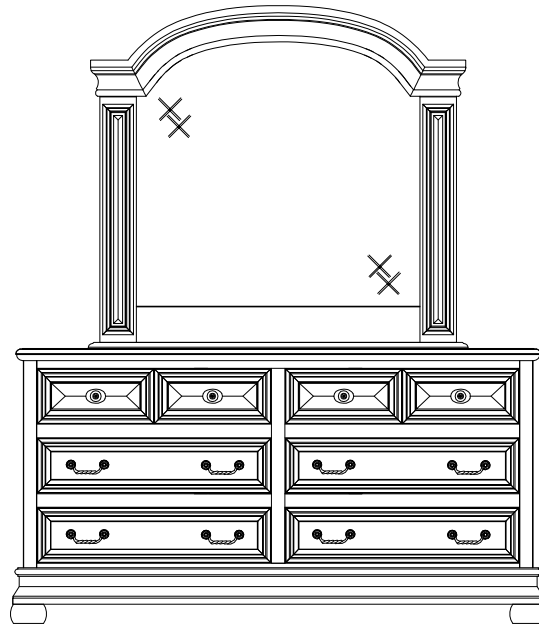

309 DAKOTA

ENTERTAINMENT AND 2 WARDROBE DRAWERS
(43,5W x 24,5D x 72,5H")

- 309.12A._Entertainment and Wardrobe Top
- 309.12B._Entertainment and Wardrobe Bottom

309.04._Landscape Mirror
(49,5W x 4D x 44,75H")

309.01._Triple Dresser
(68,25W x 18,25D x 36,75H")

309.15A._Panels for headboard and footboard - 5/0
 309.15B._Posts headboard
 309.15C._Posts footboard
 309.17A._Panels for headboard and footboard - 6/6
 309.39PT._Wood rails for poster bed - 5/0
 309.40PT._Wood rails for poster bed - 6/6

309.10._Five Drawer Chest
(36W x 18,25D x 55,5H")

309.09._Night Table 3 Drawers
(26W x 16D x 28,75H")