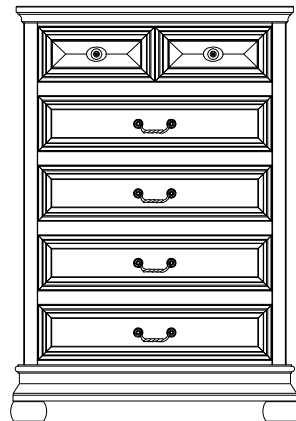

309 DAKOTA

ENTERTAINMENT AND 2 WARDROBE DRAWERS
(43,5W x 24,5D x 72,5H")

- 309.12A._Entertainment and Wardrobe Top
- 309.12B._Entertainment and Wardrobe Bottom

309.04._Landscape Mirror
(49,5W x 4D x 44,75H")

309.01._Triple Dresser
(68,25W x 18,25D x 36,75H")

309.15A._Panels for headboard and footboard - 5/0
 309.15B._Posts headboard
 309.15C._Posts footboard
 309.17A._Panels for headboard and footboard - 6/6
 309.39PT._Wood rails for poster bed - 5/0
 309.40PT._Wood rails for poster bed - 6/6

309.10._Five Drawer Chest
(36W x 18,25D x 55,5H")

309.09._Night Table 3 Drawers
(26W x 16D x 28,75H")