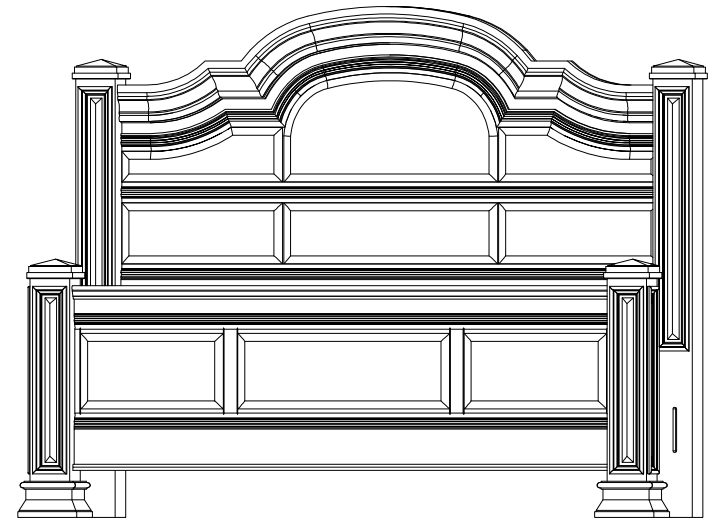

309 DAKOTA

ENTERTAINMENT AND 2 WARDROBE DRAWERS
(43,5W x 24,5D x 72,5H")

- 309.12A._Entertainment and Wardrobe Top
- 309.12B._Entertainment and Wardrobe Bottom

309.04._Landscape Mirror
(49,5W x 4D x 44,75H")

309.01._Triple Dresser
(68,25W x 18,25D x 36,75H")

309.15A._Panels for headboard and footboard - 5/0
 309.15B._Posts headboard
 309.15C._Posts footboard
 309.17A._Panels for headboard and footboard - 6/6
 309.39PT._Wood rails for poster bed - 5/0
 309.40PT._Wood rails for poster bed - 6/6